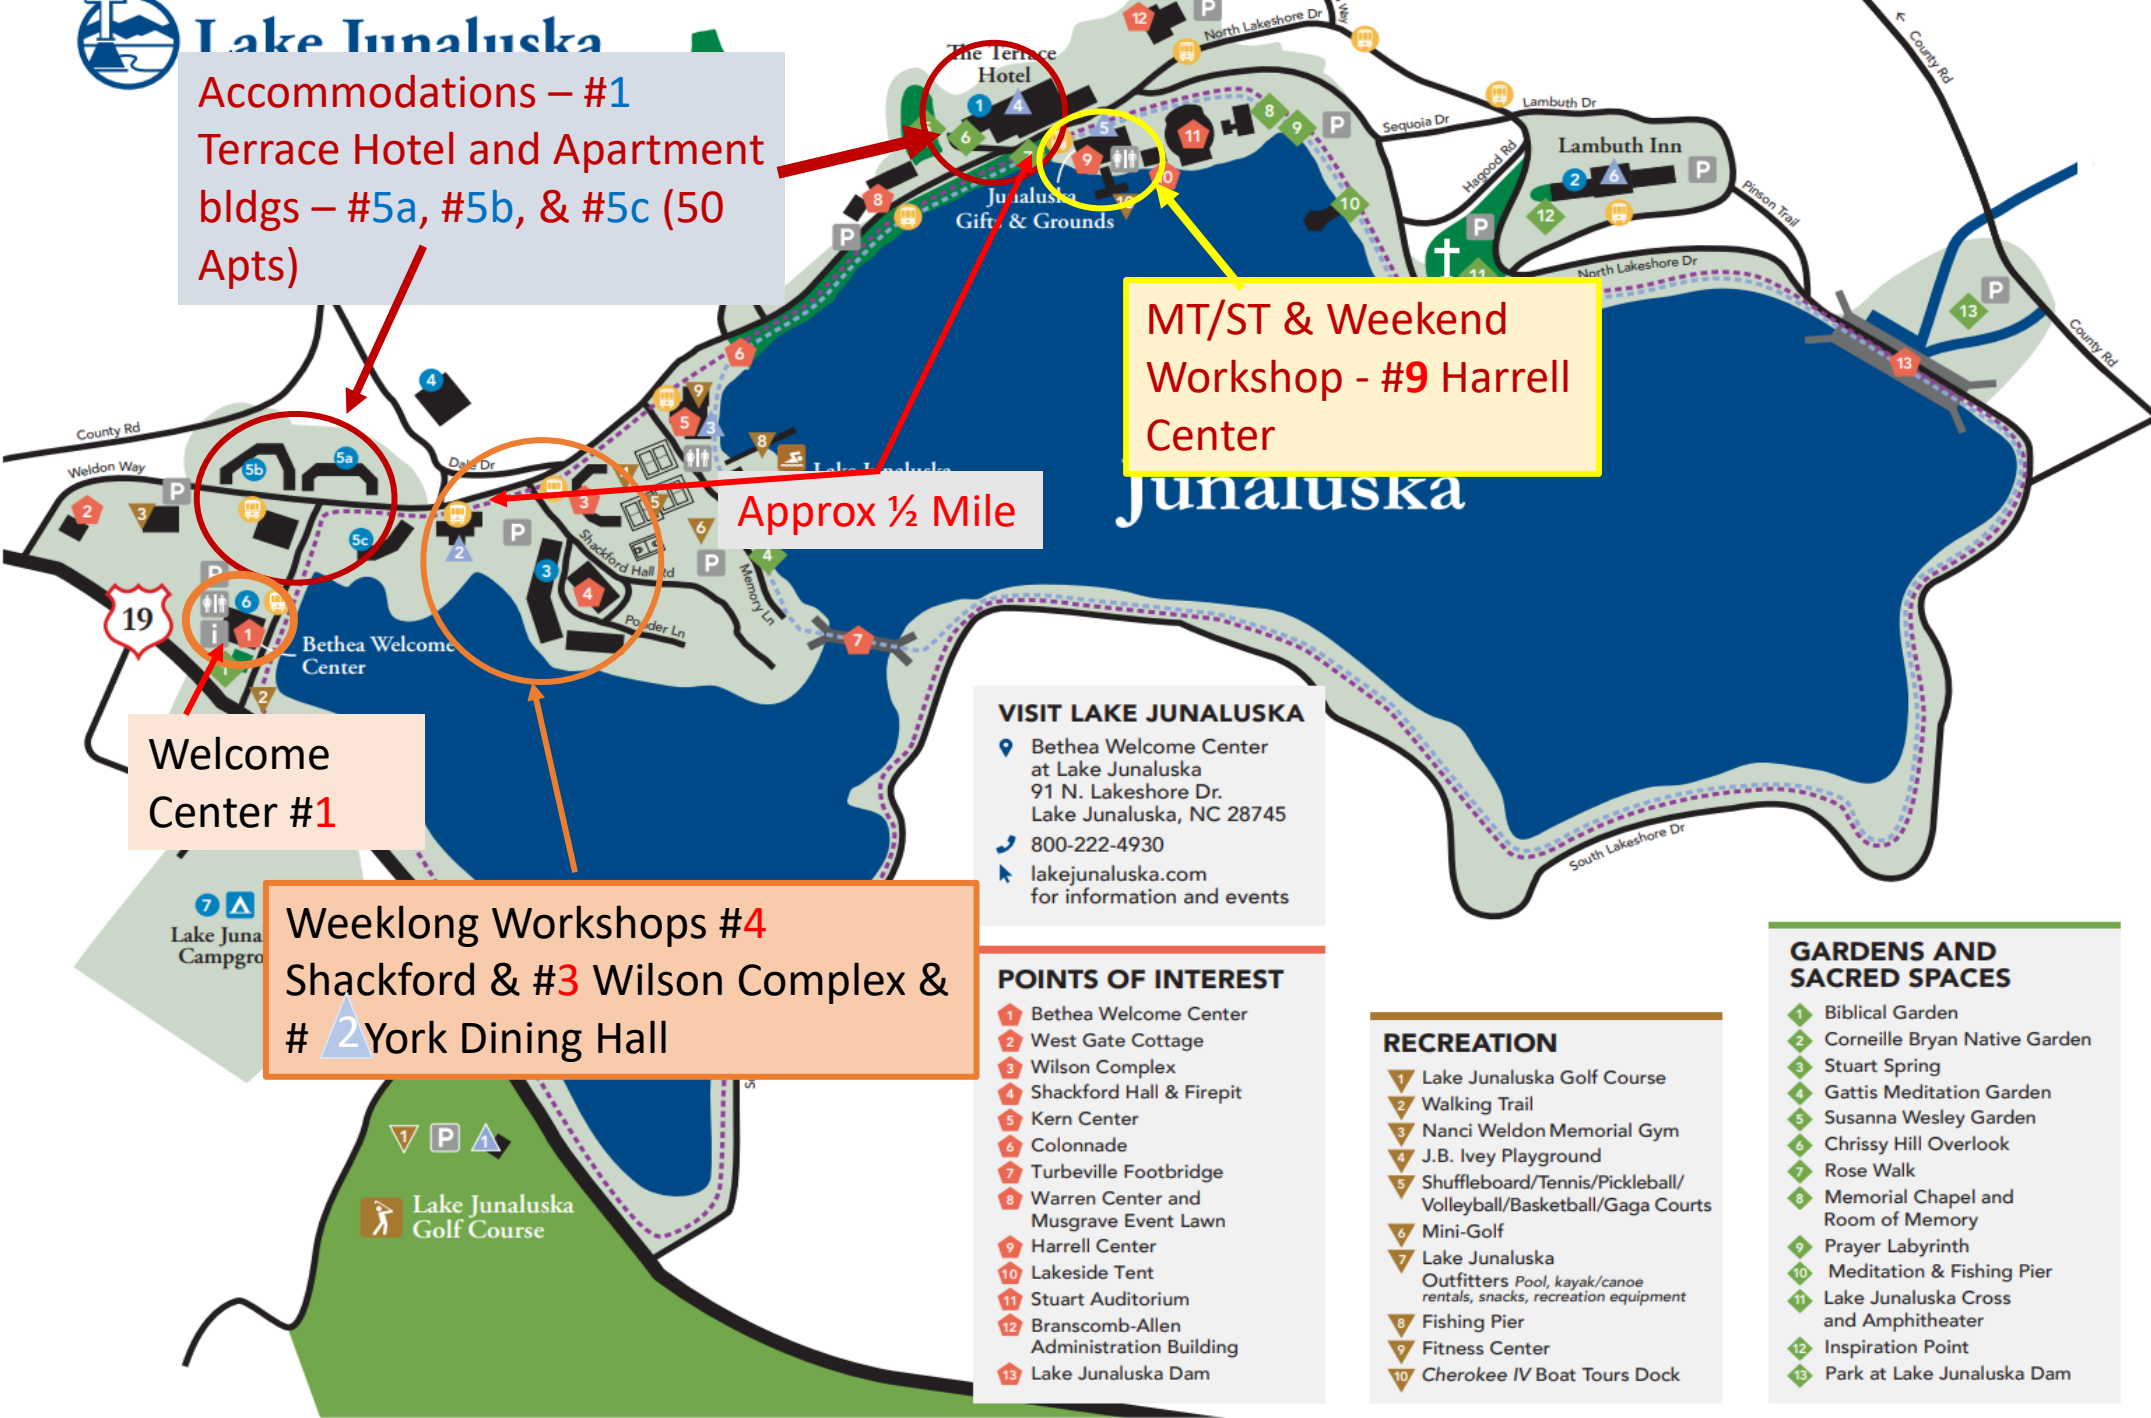

Accommodations – #1
Terrace Hotel and Apartment
bldgs – #5a, #5b, & #5c (50
Apts)

MT/ST & Weekend
Workshop - #9 Harrell
Center

Approx ½ Mile

Welcome
Center #1

Weeklong Workshops #4
Shackford & #3 Wilson Complex &
#2 York Dining Hall

KEY

- Public Area
- Lake
- Gardens and Sacred Spaces
- Golf Course (Public)
- Road
- - - Walking Trail: Inner Loop
- - - Walking Trail: Outer Loop
- Trolley Stop
- P Public Parking
- ♿ Public Restrooms
- i Visitor Information
- ▲ RV/Tent Camping
- ⌂ Golf Course
- ♾ Swimming Pool
- ⚓ Boat Rentals
- ⚓ Boat Launch
- ⚓ Kayak/Canoe Launch

WALKING TRAIL

- - - Inner Loop – 2.3 miles
- - - Outer Loop – 3.8 miles

Walkways have irregular surfaces.
Pick up our Walking Trail Guide
for more information.

LODGING

1. 1 The Terrace Hotel
2. 2 Lambuth Inn
3. 3 Mountainview Lodge
4. 4 Hillside Lodge
5. 5a Apartments 1-20
6. 5b Apartments 21-40
7. 5c Apartments 41-50
8. 6 Vacasa Vacation Rentals
9. 7 Campground

SHOPPING & DINING

1. 1 Golf Course Pro Shop/1919 Grill
2. 2 York Dining Commons/
   Lakeside Deck *Private events*
3. 3 Crepe & Custard
4. 4 Terrace Hotel *Hot breakfast*
5. 5 Junaluska Gifts & Grounds
   Harrell Center
6. 6 Christmas Memories

VISIT LAKE JUNALUSKA

📍 Bethea Welcome Center
at Lake Junaluska
91 N. Lakeshore Dr.
Lake Junaluska, NC 28745

☎ 800-222-4930

🌐 lakejunaluska.com
for information and events

POINTS OF INTEREST

1. 1 Bethea Welcome Center
2. 2 West Gate Cottage
3. 3 Wilson Complex
4. 4 Shackford Hall & Firepit
5. 5 Kern Center
6. 6 Colonnade
7. 7 Turbeville Footbridge
8. 8 Warren Center and
   Musgrave Event Lawn
9. 9 Harrell Center
10. 10 Lakeside Tent
11. 11 Stuart Auditorium
12. 12 Branscomb-Allen
    Administration Building
13. 13 Lake Junaluska Dam

RECREATION

1. 1 Lake Junaluska Golf Course
2. 2 Walking Trail
3. 3 Nanci Weldon Memorial Gym
4. 4 J.B. Ivey Playground
5. 5 Shuffleboard/Tennis/Pickleball/
   Volleyball/Basketball/Gaga Courts
6. 6 Mini-Golf
7. 7 Lake Junaluska
   *Outfitters Pool, kayak/canoe
   rentals, snacks, recreation equipment*
8. 8 Fishing Pier
9. 9 Fitness Center
10. 10 Cherokee IV Boat Tours Dock

GARDENS AND SACRED SPACES

1. 1 Biblical Garden
2. 2 Corneille Bryan Native Garden
3. 3 Stuart Spring
4. 4 Gattis Meditation Garden
5. 5 Susanna Wesley Garden
6. 6 Chrissy Hill Overlook
7. 7 Rose Walk
8. 8 Memorial Chapel and
   Room of Memory
9. 9 Prayer Labyrinth
10. 10 Meditation & Fishing Pier
11. 11 Lake Junaluska Cross
    and Amphitheater
12. 12 Inspiration Point
13. 13 Park at Lake Junaluska Dam